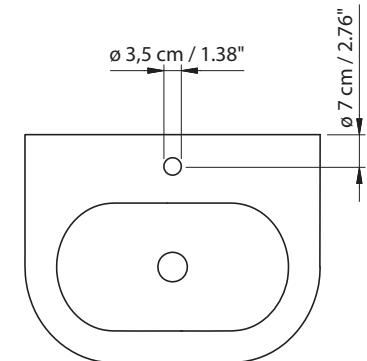

BISAZZA

BAGNO

SPLASH

150MA10.. - 150MA11.. Lavabo in ceramica / Ceramic washbasin

150MA10..

150MA11..

Completo di: - Sifone art. 150MA05
- Scarico art. 150MA06

Included: - Siphon art. 150MA05
- Waste art. 150MA06

Peso / Weight: 18 kg / 40 lbs

BISAZZA
BAGNO