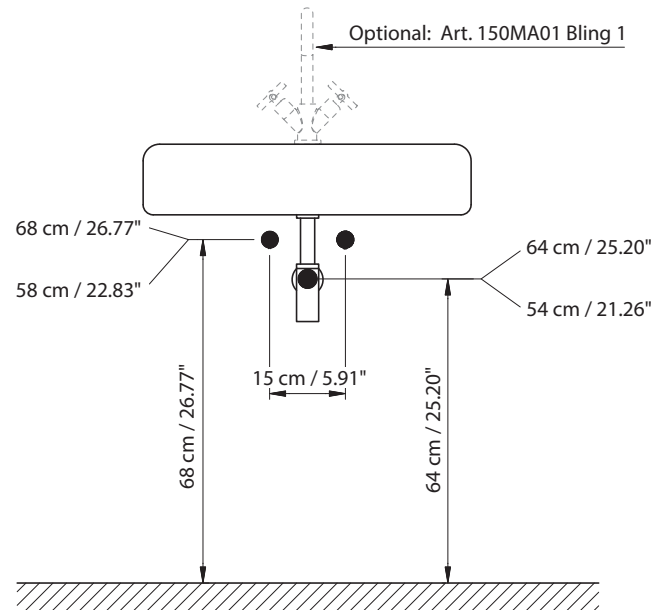

BISAZZA

BAGNO

SPLASH

150MA10.. - 150MA11.. Lavabo in ceramica / Ceramic washbasin

150MA10..

150MA11..

Completo di: - Sifone art. 150MA05
- Scarico art. 150MA06

Included: - Siphon art. 150MA05
- Waste art. 150MA06

Peso / Weight: 18 kg / 40 lbs

BISAZZA
BAGNO