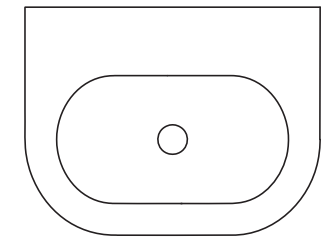

BISAZZA

BAGNO

SPLASH

150MA10.. - 150MA11.. Lavabo in ceramica / Ceramic washbasin

150MA10..

150MA11..

Completo di: - Sifone art. 150MA05
- Scarico art. 150MA06

Included: - Siphon art. 150MA05
- Waste art. 150MA06

Peso / Weight: 18 kg / 40 lbs

BISAZZA
BAGNO