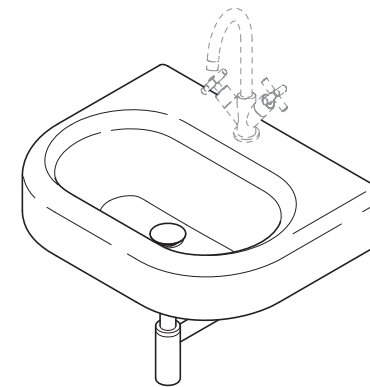

BISAZZA

BAGNO

SPLASH

150MA10.. - 150MA11.. Lavabo in ceramica / Ceramic washbasin

150MA10..

150MA11..

Completo di: - Sifone art. 150MA05
- Scarico art. 150MA06

Included: - Siphon art. 150MA05
- Waste art. 150MA06

Peso / Weight: 18 kg / 40 lbs

BISAZZA
BAGNO