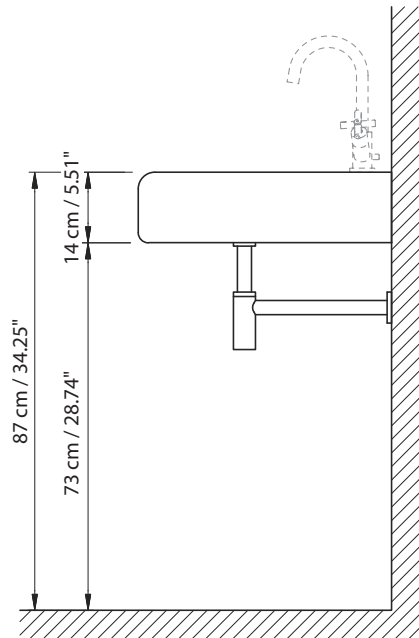

BISAZZA

BAGNO

SPLASH

150MA10.. - 150MA11.. Lavabo in ceramica / Ceramic washbasin

150MA10..

150MA11..

Completo di: - Sifone art. 150MA05
- Scarico art. 150MA06

Included: - Siphon art. 150MA05
- Waste art. 150MA06

Peso / Weight: 18 kg / 40 lbs

BISAZZA
BAGNO